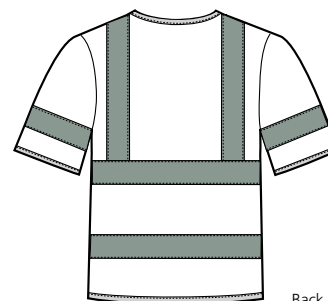

# ANSI Class 3 Economy Mesh Safety Vest

Front

Back

## CSV421

- ANSI/ISEA 107-2004 certified Class 3
- 100% polyester mesh for breathability
- Contrast black binding
- Front hook and loop closure
- 2-in. wide reflective taping on front, back and sleeves
- Chest and lower pockets for pen and tools