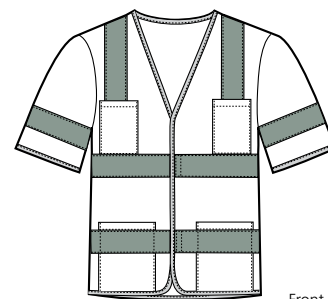

# ANSI Class 3 Economy Mesh Safety Vest

Front

Back

## CSV421

- ANSI/ISEA 107-2004 certified Class 3
- 100% polyester mesh for breathability
- Contrast black binding
- Front hook and loop closure
- 2-in. wide reflective taping on front, back and sleeves
- Chest and lower pockets for pen and tools